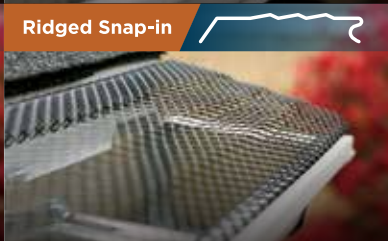

K-SCREEN

GUTTER GUARD

American Made Expanded
Metal Gutter Screen

K-Screen is a powder-coated, expanded metal gutter screen that inserts under the shingles or snaps into the gutter for a seamless look.

Four different profiles: Two under-shingle, two snap-in All quick installations

Flat

Ridged

Flat Snap-In

Ridged Snap-in

- **Small holes deflect debris**
- **Prevents leaf build-up in your gutters**
- **Powder-coated expanded metal**
- **Baked-on coating resists corrosion**
- **No screws or fasteners needed**
- **Fits all gutter styles**
- **High-quality craftsmanship**
- **4-foot lengths**
- **Available for 5", 6" or 7" gutters**