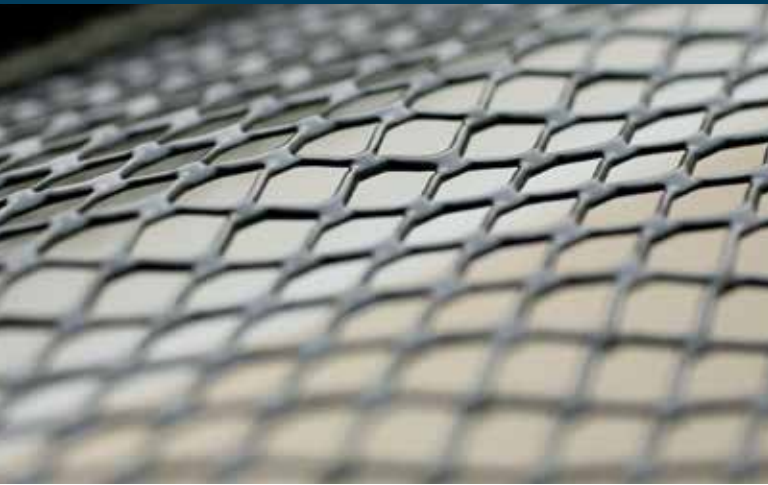

K-SCREEN

GUTTER GUARD

American Made Expanded
Metal Gutter Screen

K-Screen is a powder-coated, expanded metal gutter screen that inserts under the shingles or snaps into the gutter for a seamless look.

Four different profiles: Two under-shingle, two snap-in All quick installations

Flat

Ridged

Flat Snap-In

Ridged Snap-in

- **Small holes deflect debris**
- **Prevents leaf build-up in your gutters**
- **Powder-coated expanded metal**
- **Baked-on coating resists corrosion**
- **No screws or fasteners needed**
- **Fits all gutter styles**
- **High-quality craftsmanship**
- **4-foot lengths**
- **Available for 5", 6" or 7" gutters**

The K-Screen Guarantee

The manufacturer warrants the baked-on, powder-coated finish of its expanded gutter screen for six years from the date of installation.

LANSING
GUTTER SYSTEMS